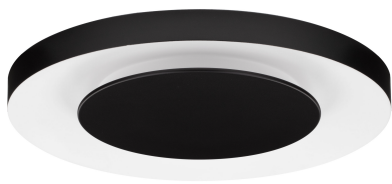

NOVA LUCE

PRODUCT DATASHEET

Version: 001

PRODUCT PHOTOGRAPH

TECHNICAL DRAWING

GENERAL INFORMATION

Product Code	9345717
Collection	Indoor
Product Category	Ceiling
Product Family	Pada
Mounting Location	Ceiling
Application Environment	Indoor
Specifications	N/A

DIMENSION & WEIGHT

LxWxH (cm)	D: 60 H: 5
Cut Out (cm)	N/A
Weight (Kgr)	4.95

MATERIAL & COLOR

Product Color	Sandy Black & Sandy White
Body Material	Aluminium & Acrylic

APPLICATION & MOUNTING

Ambient Working Temp.	Max 45°C
Type of Protection	IP20
Dimmable	Yes
Type of Dimming	Triac
Mounting type	Surface
Mounting Depth (cm)	N/A
Led Module Replaceable	No
Light Source	LED