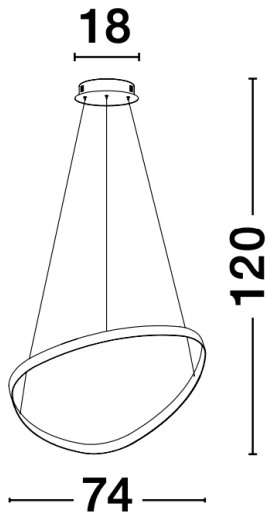

TECHNICAL DRAWING

GENERAL INFORMATION

Product Code	9357062
Collection	Decorative
Product Category	Suspension
Product Family	Aries
Mounting Location	Ceiling
Application Environment	Indoor

DIMENSION & WEIGHT

LxWxH (cm)	D: 74 H: 120
Cut out (cm)	N/A
Weight (Kgr)	2.0

MATERIAL & COLOR

Product Color	Sandy White
Body Material	Aluminium & Acrylic

APPLICATION & MOUNTING

Ambient Working Temp.	Max 45 oC
Type of Protection	IP20
Dimmable	Yes
Type of Dimming (Optional)	Triac
Mounting type	Ceiling
Mounting Depth (cm)	N/A
Led Module Replaceable	No
Light Source	LED

NOVA LUCE S.A

Schimatari Viotias
32009, Greece

+30 22620 58 121
+30 22620 56 743

info@novaluce.com
www.novaluce.com