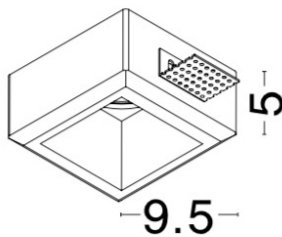

TECHNICAL DRAWING

MATERIAL & COLOR

Product Color	White
Body Material	Gypsum
Cover Material	N/A

APPLICATION & MOUNTING

Ambient Working Temp.	45 C
Type of Protection	IP20
Protection Class IK	N/A
Dimmable	N/A
Type of Dimming (Optional)	N/A
Mounting type	Trimless
Mounting Depth (cm)	Ceiling
Led Module Replaceable	Yes
Light Source	Led Gu10 / Mr16
Adjustable	Yes

COMPATIBLE WITH

— On/Off Driver: N/A

— Triac Driver: N/A

— Dali Driver: N/A

NOVA LUCE S.A

Schimatari Viotias
32009, Greece

+30 22620 58 121
+30 22620 56 743

info@novaluce.com
www.novaluce.com