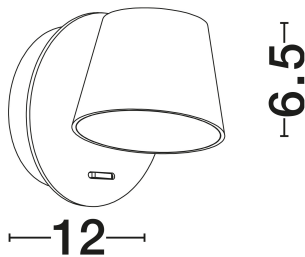

NOVA LUCE

PRODUCT DATASHEET

Version: 001

PRODUCT PHOTOGRAPH

TECHNICAL DRAWING

GENERAL INFORMATION

| | |
|-------------------------|---------|
| Product Code | 8223602 |
| Collection | Indoor |
| Product Category | Wall |
| Product Family | Amadeo |
| Mounting Location | Wall |
| Application Environment | Indoor |
| Specifications | N/A |

DIMENSION & WEIGHT

| | |
|--------------|-------------------|
| LxWxH (cm) | L: 12 W: 12 H: 12 |
| Cut Out (cm) | N/A |
| Weight (Kgr) | 0.48 |

MATERIAL & COLOR

| | |
|---------------|---------------------|
| Product Color | Black |
| Body Material | Aluminium & Acrylic |