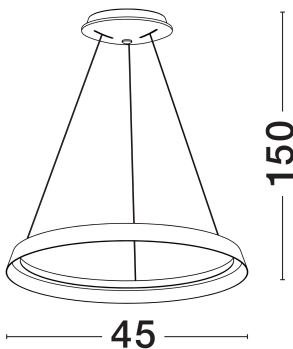

GENERAL INFORMATION

Product Code	9030519
Collection	Indoor
Product Category	Suspension
Product Family	Ormi
Mounting Location	Wall
Application Environment	Indoor
Specifications	N/A

DIMENSION & WEIGHT

LxWxH (cm)	D: 45 H: 150
Cut Out (cm)	N/A
Weight (Kgr)	2

MATERIAL & COLOR

Product Color	Sandy Black
Body Material	Aluminium & Acrylic

APPLICATION & MOUNTING

Ambient Working Temp.	Max 45°C
Type of Protection	IP20
Dimmable	Yes
Type of Dimming	Triac
Mounting type	Surface
Mounting Depth (cm)	N/A
Led Module Replaceable	No
Light Source	LED

NOVA LUCE S.A

Schimatari Viotias
32009, Greece

+30 22620 58 121
+30 22620 56 743

info@novaluce.com
www.novaluce.com