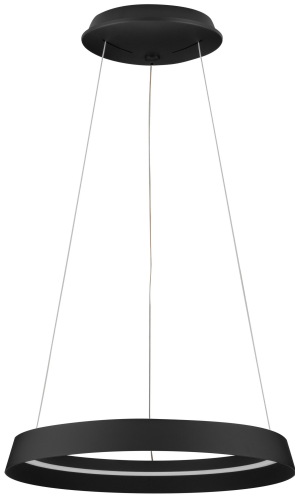

NOVA LUCE

PRODUCT DATASHEET

Version: 001

PRODUCT PHOTOGRAPH

TECHNICAL DRAWING