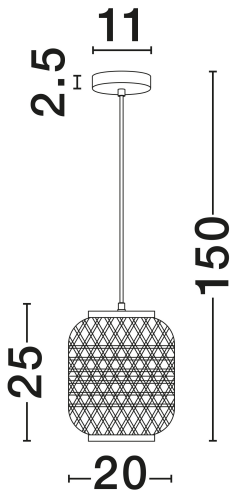

NOVA LUCE

PRODUCT DATASHEET

Version: 001

PRODUCT PHOTOGRAPH

TECHNICAL DRAWING

GENERAL INFORMATION

Product Code	9001114
Collection	Indoor
Product Category	Suspension
Product Family	Asma
Mounting Location	Suspension
Application Environment	Indoor
Specifications	N/A

DIMENSION & WEIGHT

LxWxH (cm)	D: 20 H: 150
Cut Out (cm)	N/A
Weight (Kgr)	0.4

MATERIAL & COLOR

Product Color	Sandy Black
Body Material	Steel & Rattan

APPLICATION & MOUNTING

Ambient Working Temp.	Max 45°C
Type of Protection	IP20
Dimmable	Yes
Type of Dimming	N/A
Mounting type	Surface
Mounting Depth (cm)	N/A
Led Module Replaceable	Yes
Light Source	E27

Power (Nominal)	1x12W
Input voltage (Nominal)	100-240V
Mains Frequency	50/60Hz

PHOTOMETRICAL DATA

Luminous Flux	N/A
Color Temperature	N/A
Light Color (Designation)	N/A

WARRANTY

Warranty	3 Years
----------	----------------