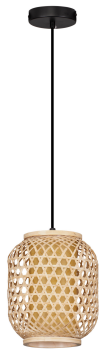

NOVA LUCE

PRODUCT DATASHEET

Version: 001

PRODUCT PHOTOGRAPH

TECHNICAL DRAWING

GENERAL INFORMATION

Product Code	9001114
Collection	Indoor
Product Category	Suspension
Product Family	Asma
Mounting Location	Suspension
Application Environment	Indoor
Specifications	N/A

DIMENSION & WEIGHT

LxWxH (cm)	D: 20 H: 150
Cut Out (cm)	N/A
Weight (Kgr)	0.4

MATERIAL & COLOR

Product Color	Sandy Black
Body Material	Steel & Rattan

APPLICATION & MOUNTING

Ambient Working Temp.	Max 45°C
Type of Protection	IP20
Dimmable	Yes
Type of Dimming	N/A
Mounting type	Surface
Mounting Depth (cm)	N/A
Led Module Replaceable	Yes
Light Source	E27