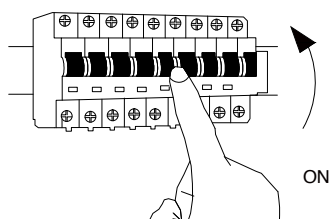

NOVA LUCE

9006045

1

Turn off the general switch

2

Drill holes & apply plastic anchors
With screws

3

Connect the wires

4

Apply the side screws

5

Apply the bulb

6

Apply the glass

7

Turn on the general switch