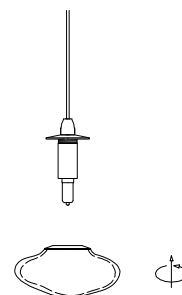

NOVA LUCE

9006045

1

Turn off the general switch

2

Drill holes & apply plastic anchors
With screws

3

Connect the wires

4

Apply the side screws

5

Apply the bulb

6

Apply the glass

7

Turn on the general switch