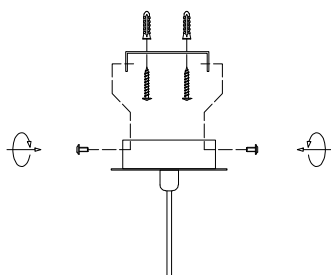

NOVA LUCE

9006045

1

Turn off the general switch

2

Drill holes & apply plastic anchors
With screws

3

Connect the wires

4

Apply the side screws

5

Apply the bulb

6

Apply the glass

7

Turn on the general switch