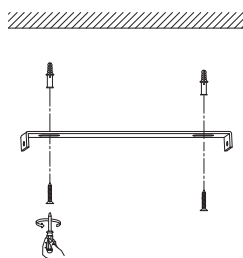

NOVA LUCE

9006045

1

Turn off the general switch

2

Drill holes & apply plastic anchors
With screws

3

Connect the wires

4

Apply the side screws

5

Apply the bulb

6

Apply the glass

7

Turn on the general switch