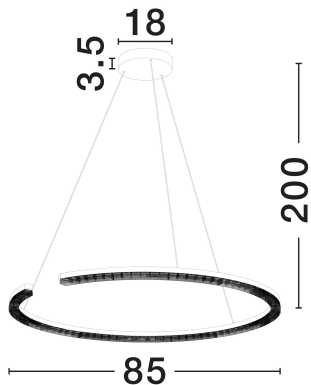

NOVA LUCE

PRODUCT DATASHEET

Version: 001

PRODUCT PHOTOGRAPH

TECHNICAL DRAWING

GENERAL INFORMATION

Product Code	9030958
Collection	Indoor
Product Category	Suspension
Product Family	Greamy
Mounting Location	Wall
Application Environment	Indoor
Specifications	N/A

DIMENSION & WEIGHT

LxWxH (cm)	D: 85 H: 200
Cut Out (cm)	N/A
Weight (Kgr)	2.7

MATERIAL & COLOR

Product Color	Gold
Body Material	Aluminium

APPLICATION & MOUNTING

Ambient Working Temp.	Max 45°C
Type of Protection	IP20
Dimmable	Yes
Type of Dimming	Triac
Mounting type	Surface
Mounting Depth (cm)	N/A
Led Module Replaceable	No
Light Source	LED

Power (Nominal)	43W
Input voltage (Nominal)	220-240V
Mains Frequency	50/60Hz

PHOTOMETRICAL DATA

Luminous Flux	2795lm
Color Temperature	3000K
Light Color (Designation)	Warm White

WARRANTY

Warranty	3 Years
----------	----------------