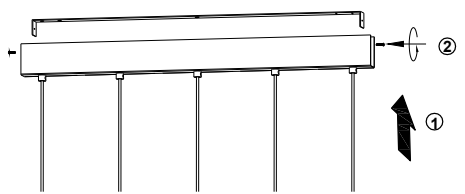

# NOVA LUCE

9060218

1

Turn off the general switch

2

Break it apart

3

Align, mark and drill holes to apply the screws

4

Connect the 2 wires

5

Fix the canopy on the ceiling

6

Turn on the general switch