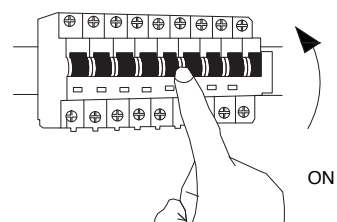

# NOVA LUCE

9060218

1

Turn off the general switch

2

Break it apart

3

Align, mark and drill holes to apply the screws

4

Connect the 2 wires

5

Fix the canopy on the ceiling

6

Turn on the general switch