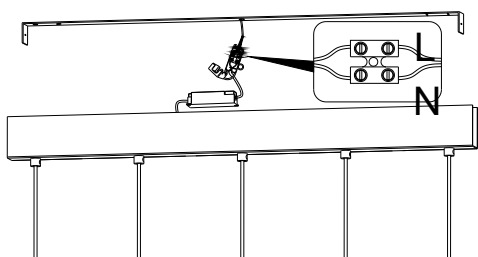

# NOVA LUCE

9060218

1

Turn off the general switch

2

Break it apart

3

Align, mark and drill holes to apply the screws

4

Connect the 2 wires

5

Fix the canopy on the ceiling

6

Turn on the general switch