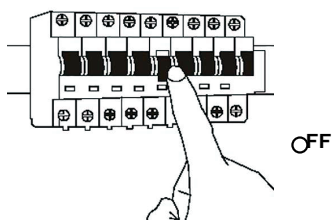

# NOVA LUCE

9060218

1

Turn off the general switch

2

Break it apart

3

Align, mark and drill holes to apply the screws

4

Connect the 2 wires

5

Fix the canopy on the ceiling

6

Turn on the general switch