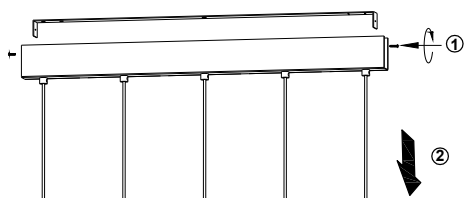

# NOVA LUCE

9060218

1

Turn off the general switch

2

Break it apart

3

Align, mark and drill holes to apply the screws

4

Connect the 2 wires

5

Fix the canopy on the ceiling

6

Turn on the general switch