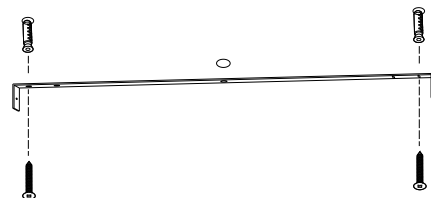

# NOVA LUCE

9060218

1

Turn off the general switch

2

Break it apart

3

Align, mark and drill holes to apply the screws

4

Connect the 2 wires

5

Fix the canopy on the ceiling

6

Turn on the general switch