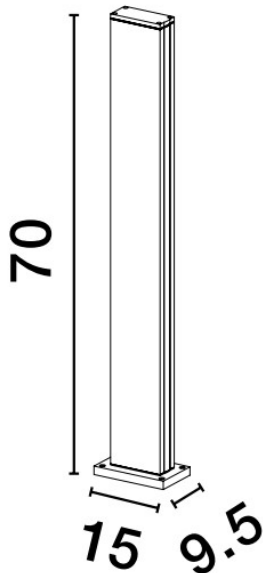

NOVA LUCE

PRODUCT DATASHEET

Version: 001

PRODUCT PHOTOGRAPH

GENERAL INFORMATION

Product Code	9026125
Collection	Outdoor
Product Category	Bollard
Product Family	MINOT
Mounting Location	Floor
Application Environment	Outdoor

DIMENSION & WEIGHT

LxWxH (cm)	L: 15 W: 9,5 H: 70
Cut out (cm)	N/A
Weight (Kgr)	1.9

MATERIAL & COLOR

Product Color	Black
Body Material	Aluminum-Acrylic

TECHNICAL DRAWING

APPLICATION & MOUNTING

Ambient Working Temp.	Max 40 °C
Type of Protection	IP65
Dimmable	No
Type of Dimming (Optional)	N/A
Mounting type	Surface
Mounting Depth (cm)	N/A
Led Module Replaceable	No
Light Source	LED

Power (Nominal)	12W
Input voltage (Nominal)	220-240Vac
Mains Frequency	50/60Hz

PHOTOMETRICAL DATA

Luminous Flux	601 lm
Color Temperature	3000K
Light Color (Designation)	Warm White

WARRANTY

Warranty	3 Years
----------	----------------