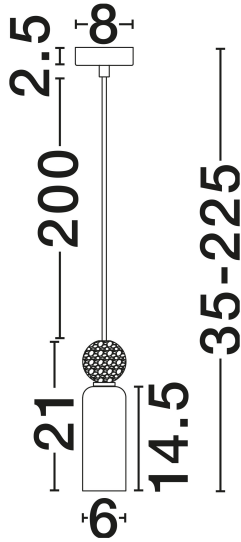

NOVA LUCE

PRODUCT DATASHEET

Version: 001

PRODUCT PHOTOGRAPH

TECHNICAL DRAWING

GENERAL INFORMATION

Product Code	9019784
Collection	Indoor
Product Category	Suspension
Product Family	Filomena
Mounting Location	Ceiling
Application Environment	Indoor
Specifications	N/A

DIMENSION & WEIGHT

LxWxH (cm)	D: 6 H: 225
Cut Out (cm)	N/A
Weight (Kgr)	0.66

MATERIAL & COLOR

Product Color	Opal & Glossy Brushed Gold
Body Material	Stone Travertine & Glass & Metal

APPLICATION & MOUNTING

Ambient Working Temp.	Max 45°C
Type of Protection	IP20
Dimmable	N/A
Type of Dimming	N/A
Mounting type	Surface
Mounting Depth (cm)	N/A
Led Module Replaceable	Yes
Light Source	G9

NOVA LUCE S.A

Schimatari Viotias
32009, Greece

+30 22620 58 121
+30 22620 56 743

info@novaluce.com
www.novaluce.com

NOVA LUCE

PRODUCT DATASHEET

Version: 001

ELECTRICAL DATA

Power (Nominal)	1x5W
Input voltage (Nominal)	100-240V
Mains Frequency	50/60Hz

PHOTOMETRICAL DATA