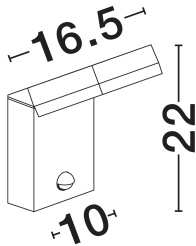

GENERAL INFORMATION

Product Code	9971476
Collection	Outdoor
Product Category	Wall
Product Family	Farge
Mounting Location	Wall
Application Environment	Outdoor
Specifications	N/A

DIMENSION & WEIGHT

LxWxH (cm)	L:10 W:16.5 H:22 cm
Cut out (cm)	N/A
Weight (Kgr)	0.935

MATERIAL & COLOR

Product Color	Dark Anthracite
Body Material	Aluminium & Acrylic

APPLICATION & MOUNTING

Ambient Working Temp.	Max 45 oC
Type of Protection	IP65
Dimmable	No
Type of Dimming	N/A
Mounting type	Surface
Mounting Depth (cm)	N/A
Led Module Replaceable	No
Light Source	LED

NOVA LUCE S.A

Schimatari Viotias
32009, Greece

+30 22620 58 121
+30 22620 56 743

info@novaluce.com
www.novaluce.com