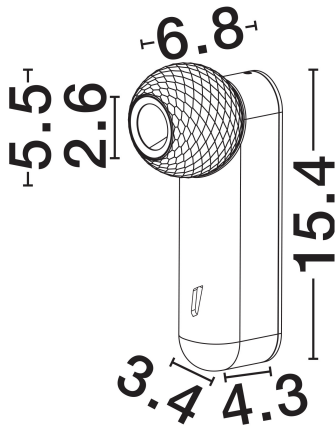

NOVA LUCE

PRODUCT DATASHEET

Version: 001

PRODUCT PHOTOGRAPH

TECHNICAL DRAWING

GENERAL INFORMATION

| | |
|-------------------------|---------|
| Product Code | 9088189 |
| Collection | Indoor |
| Product Category | Wall |
| Product Family | Notic |
| Mounting Location | Wall |
| Application Environment | Indoor |
| Specifications | N/A |

DIMENSION & WEIGHT

| | |
|--------------|-----------------------|
| LxWxH (cm) | D: 5.5 W: 6.8 H: 15.4 |
| Cut Out (cm) | N/A |
| Weight (Kgr) | 0.332 |

MATERIAL & COLOR

| | |
|---------------|-------------|
| Product Color | Sandy Black |
| Body Material | Aluminium |

| | |
|-------------------------|-----------------|
| Power (Nominal) | 7W |
| Input voltage (Nominal) | 220-240V |
| Mains Frequency | 50/60Hz |

PHOTOMETRICAL DATA

| | |
|---------------------------|-------------------|
| Luminous Flux | 455lm |
| Color Temperature | 2700K |
| Light Color (Designation) | Warm White |