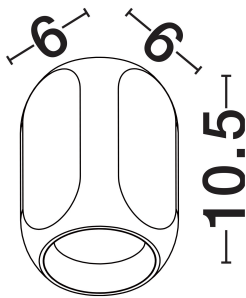

## PRODUCT PHOTOGRAPH

## TECHNICAL DRAWING

## DIMENSION & WEIGHT

LxWxH (cm)	L: 10.5 W: 6 H: 6
Cut Out (cm)	N/A
Weight (Kgr)	0.18