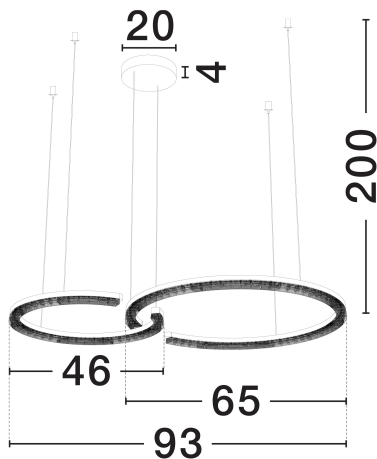

NOVA LUCE

PRODUCT DATASHEET

Version: 001

PRODUCT PHOTOGRAPH

TECHNICAL DRAWING

GENERAL INFORMATION

Product Code	9030960
Collection	Indoor
Product Category	Suspension
Product Family	Greamy
Mounting Location	Wall
Application Environment	Indoor
Specifications	N/A

DIMENSION & WEIGHT

LxWxH (cm)	D: 93 H: 200
Cut Out (cm)	N/A
Weight (Kgr)	3

MATERIAL & COLOR

Product Color	Sandy Black
Body Material	Aluminium

APPLICATION & MOUNTING

Ambient Working Temp.	Max 45°C
Type of Protection	IP20
Dimmable	Yes
Type of Dimming	Triac
Mounting type	Surface
Mounting Depth (cm)	N/A
Led Module Replaceable	No
Light Source	LED

Power (Nominal)	49W
Input voltage (Nominal)	220-240V
Mains Frequency	50/60Hz

PHOTOMETRICAL DATA

Luminous Flux	3668lm
Color Temperature	3000K
Light Color (Designation)	Warm White

WARRANTY

Warranty	3 Years
----------	----------------