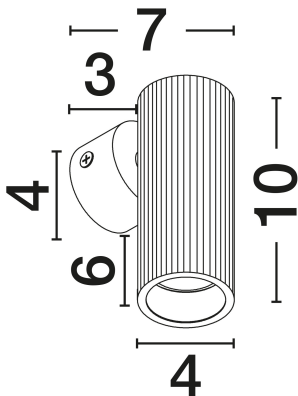

NOVA LUCE

PRODUCT DATASHEET

Version: 001

PRODUCT PHOTOGRAPH

GENERAL INFORMATION

Product Code	9011470
Collection	Indoor
Product Category	Wall
Product Family	Comet
Mounting Location	Wall
Application Environment	Indoor
Specifications	N/A

DIMENSION & WEIGHT

LxWxH (cm)	D: 4 W: 7 H: 10
Cut Out (cm)	N/A
Weight (Kgr)	0.135

MATERIAL & COLOR

Product Color	Sandy Black
Body Material	Aluminium

TECHNICAL DRAWING

APPLICATION & MOUNTING

Ambient Working Temp.	Max 45°C
Type of Protection	IP20
Dimmable	Yes
Type of Dimming	N/A
Mounting type	Surface
Mounting Depth (cm)	N/A
Led Module Replaceable	Yes
Light Source	MR11/GU10

Power (Nominal)	1x10W
Input voltage (Nominal)	100-240V
Mains Frequency	50/60Hz

PHOTOMETRICAL DATA

Luminus Flux	N/A
Color Temperature	N/A
Light Color (Designation)	N/A

WARRANTY

Warranty	3 Years
----------	----------------