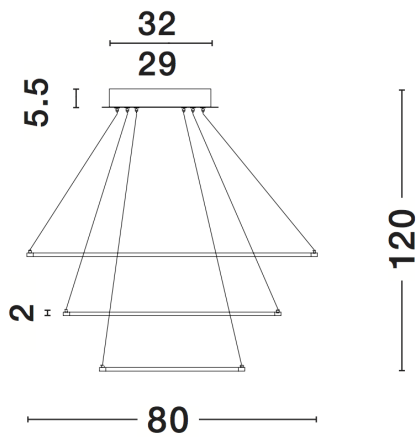

NOVA LUCE

PRODUCT DATASHEET

Version: 001

PRODUCT PHOTOGRAPH

TECHNICAL DRAWING

GENERAL INFORMATION

Product Code	17222004
Collection	Decorative
Product Category	Suspension
Product Family	Aria
Mounting Location	Ceiling
Application Environment	Indoor

DIMENSION & WEIGHT

LxWxH (cm)	D: 80 H: 120
Cut out (cm)	N/A
Weight (Kgr)	2.7

MATERIAL & COLOR

Product Color	Chrome
Body Material	Aluminium & Acrylic

APPLICATION & MOUNTING

Ambient Working Temp.	Max 45 oC
Type of Protection	IP20
Dimmable	No
Type of Dimming (Optional)	N/A
Mounting type	Ceiling
Mounting Depth (cm)	N/A
Led Module Replaceable	No
Light Source	LED

Power (Nominal)	129W
Input voltage (Nominal)	220-240Vac
Mains Frequency	50/60Hz

PHOTOMETRICAL DATA

Luminous Flux	6831 lm
Color Temperature	3000K
Light Color (Designation)	Warm White

WARRANTY

Warranty	3 Years
----------	----------------