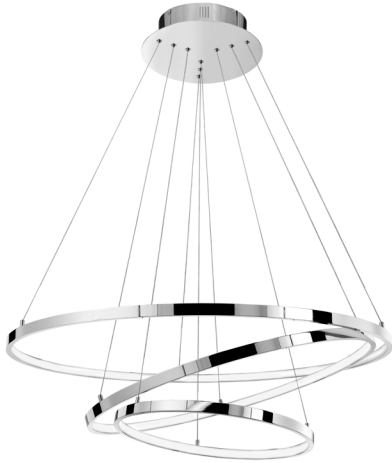

NOVA LUCE

PRODUCT DATASHEET

Version: 001

PRODUCT PHOTOGRAPH

TECHNICAL DRAWING

GENERAL INFORMATION

Product Code	17222004
Collection	Decorative
Product Category	Suspension
Product Family	Aria
Mounting Location	Ceiling
Application Environment	Indoor

DIMENSION & WEIGHT

LxWxH (cm)	D: 80 H: 120
Cut out (cm)	N/A
Weight (Kgr)	2.7

MATERIAL & COLOR

Product Color	Chrome
Body Material	Aluminium & Acrylic

APPLICATION & MOUNTING

Ambient Working Temp.	Max 45 oC
Type of Protection	IP20
Dimmable	No
Type of Dimming (Optional)	N/A
Mounting type	Ceiling
Mounting Depth (cm)	N/A
Led Module Replaceable	No
Light Source	LED