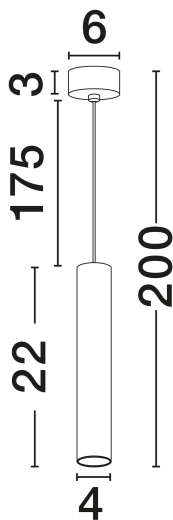

### PRODUCT PHOTOGRAPH

### TECHNICAL DRAWING

### DIMENSION & WEIGHT

LxWxH (cm)	D: 4 H: 200
Cut Out (cm)	N/A
Weight (Kgr)	0.28