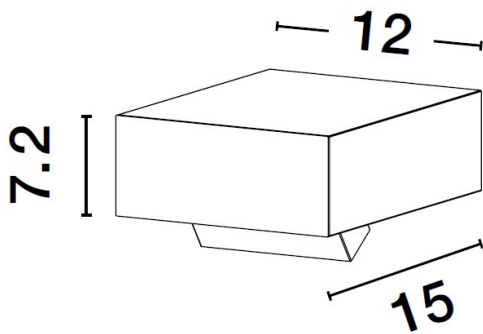

TECHNICAL DRAWING

APPLICATION & MOUNTING

Ambient Working Temp.	Max 40 oC
Type of Protection	IP65
Dimmable	No
Type of Dimming (Optional)	N/A
Mounting type	Surface
Mounting Depth (cm)	N/A
Led Module Replaceable	No
Light Source	LED

NOVA LUCE S.A

Schimatari Viotias
32009, Greece

+30 22620 58 121
+30 22620 56 743

info@novaluce.com
www.novaluce.com