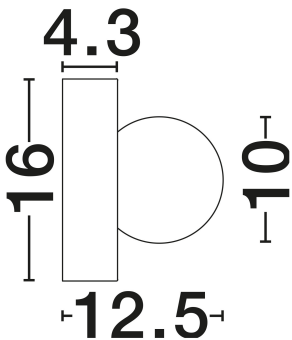

NOVA LUCE

PRODUCT DATASHEET

Version: 001

PRODUCT PHOTOGRAPH

TECHNICAL DRAWING

GENERAL INFORMATION

Product Code	9009216
Collection	Indoor
Product Category	Wall
Product Family	Orbique
Mounting Location	Wall
Application Environment	Indoor
Specifications	N/A

DIMENSION & WEIGHT

LxWxH (cm)	D: 16 W: 12.5
Cut Out (cm)	N/A
Weight (Kgr)	0.735

MATERIAL & COLOR

Product Color	Caramel &Opal
Body Material	Ceramic & Glass

APPLICATION & MOUNTING

Ambient Working Temp.	Max 45°C
Type of Protection	IP44
Dimmable	Yes
Type of Dimming	N/A
Mounting type	Surface
Mounting Depth (cm)	N/A
Led Module Replaceable	Yes
Light Source	G9

Power (Nominal)	1x5W
Input voltage (Nominal)	100-240V
Mains Frequency	50/60Hz

PHOTOMETRICAL DATA

Luminous Flux	N/A
Color Temperature	N/A
Light Color (Designation)	N/A

WARRANTY

Warranty	3 Years
----------	----------------