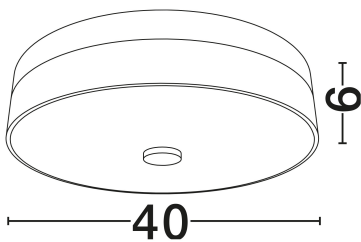

TECHNICAL DRAWING

APPLICATION & MOUNTING

Ambient Working Temp.	Max 45°C
Type of Protection	IP20
Dimmable	Yes
Type of Dimming	Triac
Mounting type	Surface
Mounting Depth (cm)	N/A
Led Module Replaceable	No
Light Source	LED

NOVA LUCE S.A

Schimatari Viotias
32009, Greece

+30 22620 58 121
+30 22620 56 743

info@novaluce.com
www.novaluce.com