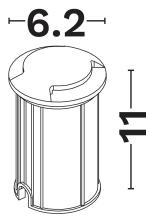

NOVA LUCE

PRODUCT DATASHEET

Version: 001

PRODUCT PHOTOGRAPH

GENERAL INFORMATION

Product Code	9203118
Product Category	Steplights
Product Family	Kem
Mounting Location	Ground
Application Environment	Outdoor

DIMENSION & WEIGHT

LxWxH (cm)	D:6.2 H:11 cm
Cut out (cm)	5,7
Weight (Kgr)	N/A

TECHNICAL DRAWING

MATERIAL & COLOR

Product Color	Black
Body Material	Aluminium
Cover Material	N/A

APPLICATION & MOUNTING

Ambient Working Temp.	45 C
Type of Protection	IP67
Protection Class IK	IK08
Dimmable	N/A
Type of Dimming (Optional)	N/A
Mounting type	Surface
Mounting Depth (cm)	Ground
Led Module Replaceable	No
Light Source	Led
Adjustable	No