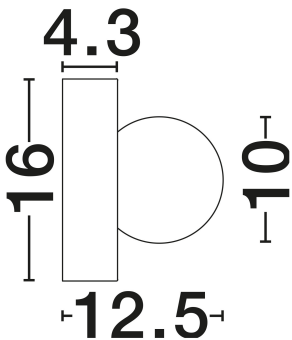

NOVA LUCE

PRODUCT DATASHEET

Version: 001

PRODUCT PHOTOGRAPH

TECHNICAL DRAWING

GENERAL INFORMATION

Product Code	9009213
Collection	Indoor
Product Category	Wall
Product Family	Orbique
Mounting Location	Wall
Application Environment	Indoor
Specifications	N/A

DIMENSION & WEIGHT

LxWxH (cm)	D: 16 W: 12.5
Cut Out (cm)	N/A
Weight (Kgr)	0.735

MATERIAL & COLOR

Product Color	Gray Blue & Opal
Body Material	Ceramic & Glass

APPLICATION & MOUNTING

Ambient Working Temp.	Max 45°C
Type of Protection	IP44
Dimmable	Yes
Type of Dimming	N/A
Mounting type	Surface
Mounting Depth (cm)	N/A
Led Module Replaceable	Yes
Light Source	G9

Power (Nominal)	1x5W
Input voltage (Nominal)	100-240V
Mains Frequency	50/60Hz

PHOTOMETRICAL DATA

Luminus Flux	N/A
Color Temperature	N/A
Light Color (Designation)	N/A

WARRANTY

Warranty	3 Years
----------	----------------