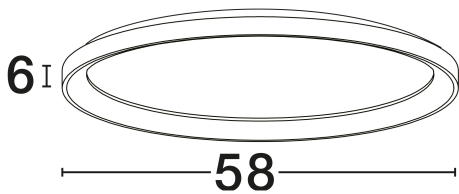

TECHNICAL DRAWING

GENERAL INFORMATION

Product Code	9345684
Collection	Indoor
Product Category	Ceiling
Product Family	Pertino
Mounting Location	Ceiling
Application Environment	Indoor
Specifications	N/A

DIMENSION & WEIGHT

LxWxH (cm)	D: 58 H: 6
Cut Out (cm)	N/A
Weight (Kgr)	3.5

MATERIAL & COLOR

Product Color	Sandy White
Body Material	Aluminium & Acrylic

APPLICATION & MOUNTING

Ambient Working Temp.	Max 45°C
Type of Protection	IP20
Dimmable	Yes
Type of Dimming	Triac
Mounting type	Surface
Mounting Depth (cm)	N/A
Led Module Replaceable	No
Light Source	LED

NOVA LUCE S.A

Schimatari Viotias
32009, Greece

+30 22620 58 121
+30 22620 56 743

info@novaluce.com
www.novaluce.com