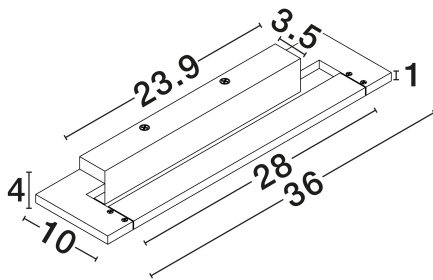

NOVA LUCE

PRODUCT DATASHEET

Version: 001

PRODUCT PHOTOGRAPH

GENERAL INFORMATION

Product Code	9002076
Collection	Indoor
Product Category	Wall
Product Family	Livo
Mounting Location	Ceiling
Application Environment	Indoor
Specifications	N/A

DIMENSION & WEIGHT

LxWxH (cm)	L: 36 W: 10 H: 4
Cut Out (cm)	N/A
Weight (Kgr)	0.875

MATERIAL & COLOR

Product Color	Sandy White
Body Material	Aluminium & Acrylic

TECHNICAL DRAWING

APPLICATION & MOUNTING

Ambient Working Temp.	Max 45°C
Type of Protection	IP44
Dimmable	Yes
Type of Dimming	N/A
Mounting type	Surface
Mounting Depth (cm)	N/A
Led Module Replaceable	No
Light Source	LED

NOVA LUCE S.A

Schimatari Viotias
32009, Greece

+30 22620 58 121
+30 22620 56 743

info@novaluce.com
www.novaluce.com