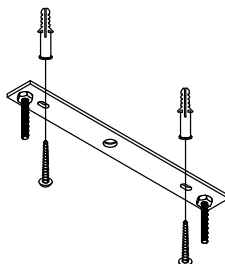

NOVA LUCE

9214138 9214139
9214150 9214151

1

Turn off the general switch

2

Drill holes & apply plastic anchors
With screws

3

Connect the wires

4

Apply the bottom screws

5

Turn on the general switch