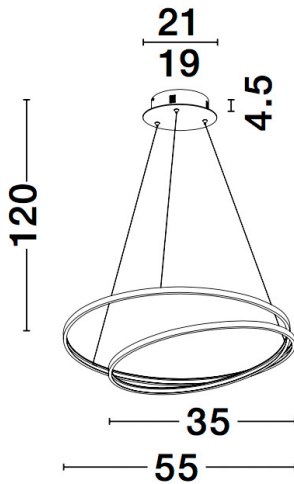

NOVA LUCE

PRODUCT DATASHEET

Version: 001

PRODUCT PHOTOGRAPH

TECHNICAL DRAWING

GENERAL INFORMATION

Product Code	9818510
Collection	Decorative
Product Category	Suspension
Product Family	Grania
Mounting Location	Ceiling
Application Environment	Indoor

DIMENSION & WEIGHT

LxWxH (cm)	D: 55 H: 120
Cut out (cm)	N/A
Weight (Kgr)	2.1

MATERIAL & COLOR

Product Color	Matt Gold
Body Material	Aluminium & Acrylic

APPLICATION & MOUNTING

Ambient Working Temp.	Max 45 oC
Type of Protection	IP20
Dimmable	Yes
Type of Dimming (Optional)	Triac
Mounting type	Ceiling
Mounting Depth (cm)	N/A
Led Module Replaceable	No
Light Source	LED

Power (Nominal)	25W
Input voltage (Nominal)	220-240Vac
Mains Frequency	50/60Hz

PHOTOMETRICAL DATA

Luminous Flux	1900 lm
Color Temperature	3000K
Light Color (Designation)	Warm White

WARRANTY

Warranty	3 Years
----------	----------------