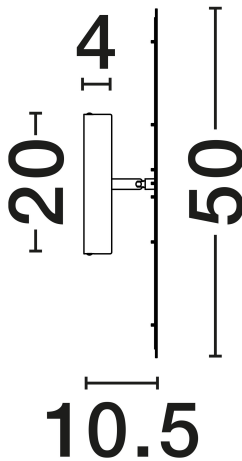

NOVA LUCE

PRODUCT DATASHEET

Version: 001

PRODUCT PHOTOGRAPH

TECHNICAL DRAWING

GENERAL INFORMATION

Product Code	9580604
Collection	Indoor
Product Category	Wall
Product Family	Alida
Mounting Location	Wall
Application Environment	Indoor
Specifications	N/A

DIMENSION & WEIGHT

LxWxH (cm)	D: 50 H: 10.5
Cut Out (cm)	N/A
Weight (Kgr)	4.6

MATERIAL & COLOR

Product Color	/
Body Material	Mirror, Steel & Acrylic

APPLICATION & MOUNTING

Ambient Working Temp.	Max 45°C
Type of Protection	IP20
Dimmable	Yes
Type of Dimming	Triac
Mounting type	Surface
Mounting Depth (cm)	N/A
Led Module Replaceable	No
Light Source	LED

Power (Nominal)	47W
Input voltage (Nominal)	220-240V
Mains Frequency	50/60Hz

PHOTOMETRICAL DATA

Luminous Flux	2350lm
Color Temperature	3000K
Light Color (Designation)	Warm White

WARRANTY

Warranty	3 Years
----------	----------------