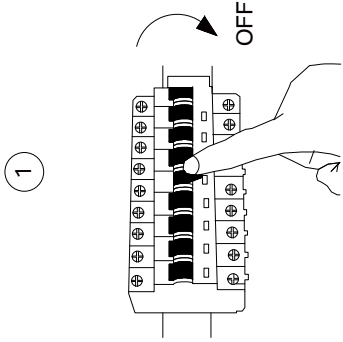

# NOVA LUCE

9695106

Turn off the general switch

Apply plastic anchors  
& tie up screws

Put it in place  
& connect wires

Turn on the general switch