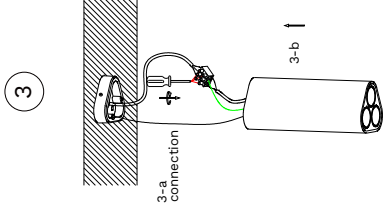

# NOVA LUCE

9695106

Turn off the general switch

Apply plastic anchors  
& tie up screws

Put it in place  
& connect wires

Turn on the general switch