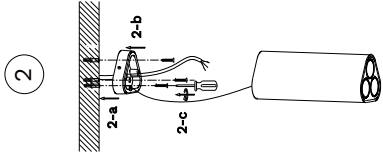

# NOVA LUCE

9695106

Turn off the general switch

Apply plastic anchors  
& tie up screws

Put it in place  
& connect wires

Turn on the general switch