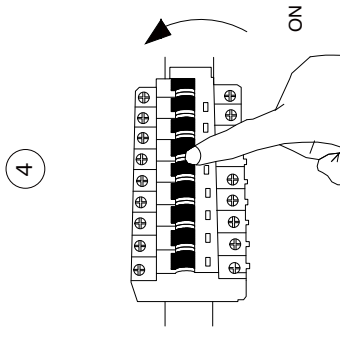

# NOVA LUCE

9695106

Turn off the general switch

Apply plastic anchors  
& tie up screws

Put it in place  
& connect wires

Turn on the general switch