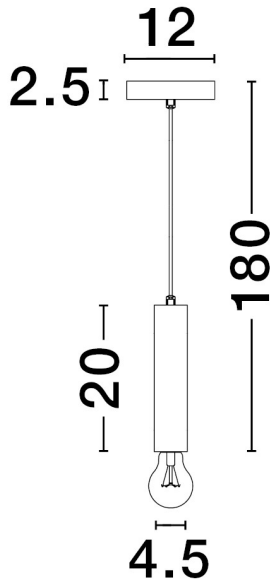

NOVA LUCE

PRODUCT DATASHEET

Version: 001

PRODUCT PHOTOGRAPH

TECHNICAL DRAWING

GENERAL INFORMATION

Product Code	9287946
Collection	Decorative
Product Category	Suspension
Product Family	Norway
Mounting Location	Ceiling
Application Environment	Indoor

DIMENSION & WEIGHT

LxWxH (cm)	D: 4,5 H: 180
Cut out (cm)	N/A
Weight (Kgr)	0.5

MATERIAL & COLOR

Product Color	Gold
Body Material	Metal

APPLICATION & MOUNTING

Ambient Working Temp.	Max 45 oC
Type of Protection	IP20
Dimmable	Depends on the lamp
Type of Dimming (Optional)	N/A
Mounting type	Ceiling
Mounting Depth (cm)	N/A
Led Module Replaceable	Yes
Light Source	LED E27

Power (Nominal)	Depends on the lamp
Input voltage (Nominal)	220-240Vac
Mains Frequency	50/60Hz

PHOTOMETRICAL DATA

Luminous Flux	Depends on the lamp
Color Temperature	Depends on the lamp
Light Color (Designation)	N/A