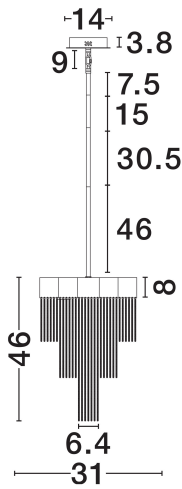

### PRODUCT PHOTOGRAPH

### TECHNICAL DRAWING

### DIMENSION & WEIGHT

LxWxH (cm)	L: 31 W: 21 H: 66.3-157.8
Cut Out (cm)	N/A
Weight (Kgr)	2.5

### PHOTOMETRICAL DATA

Luminous Flux	<b>351lm</b>
Color Temperature	<b>3000K</b>
Light Color (Designation)	<b>Warm White</b>