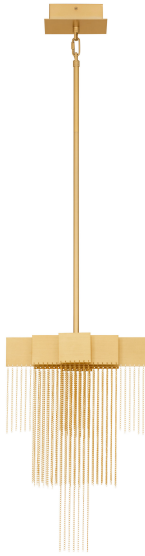

NOVA LUCE

PRODUCT DATASHEET

Version: 001

PRODUCT PHOTOGRAPH

TECHNICAL DRAWING