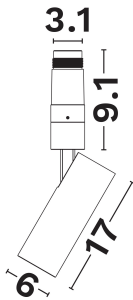

NOVA LUCE

PRODUCT DATASHEET

Version: 001

PRODUCT PHOTOGRAPH

TECHNICAL DRAWING

COMPATIBLE WITH

— On/Off Driver: N/A

— Triac Driver: N/A

— Dali Driver: N/A

GENERAL INFORMATION

Product Code	9492860
Product Category	Systems
Product Family	Imagine Lighting Systems
Mounting Location	Ceiling
Application Environment	Indoor

DIMENSION & WEIGHT

LxWxH (cm)	D: 6 H: 17
Cut out (cm)	N/A
Weight (Kgr)	N/A

Power (Nominal)	23
Input voltage (Nominal)	48Vdc
Mains Frequency	50/60Hz
Output voltage	N/A
Output Current	N/A
Power Factor	N/A
Efficiency	N/A
SVM	N/A
Pst	N/A
Class	III

PHOTOMETRICAL DATA

Luminous Flux	1992
Luminous Efficacy	86.6
Color Temperature	2700
Light Color (Designation)	Warm White
CRI	>90
SDCM	<3
Beam Angle	24
UGR	<6