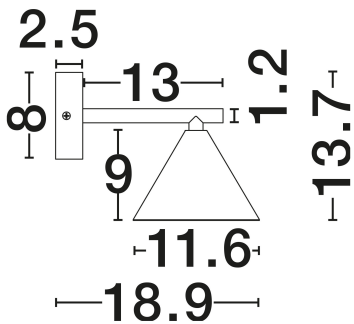

NOVA LUCE

PRODUCT DATASHEET

Version: 001

PRODUCT PHOTOGRAPH

GENERAL INFORMATION

Product Code	9011427
Collection	Indoor
Product Category	Wall
Product Family	Conico
Mounting Location	Wall
Application Environment	Indoor
Specifications	N/A

DIMENSION & WEIGHT

LxWxH (cm)	D: 11.6 W: 13.7 H: 18.9
Cut Out (cm)	N/A
Weight (Kgr)	0.28

MATERIAL & COLOR

Product Color	Oxide Coffee & Black
Body Material	Aluminium

TECHNICAL DRAWING

APPLICATION & MOUNTING

Ambient Working Temp.	Max 45°C
Type of Protection	IP20
Dimmable	Yes
Type of Dimming	N/A
Mounting type	Surface
Mounting Depth (cm)	N/A
Led Module Replaceable	Yes
Light Source	MR16/GU10

NOVA LUCE S.A

Schimatari Viotias
32009, Greece

+30 22620 58 121
+30 22620 56 743

info@novaluce.com
www.novaluce.com