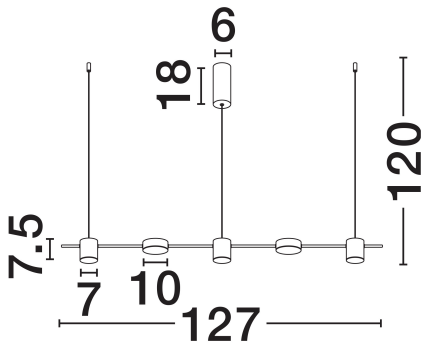

NOVA LUCE

PRODUCT DATASHEET

Version: 001

PRODUCT PHOTOGRAPH

GENERAL INFORMATION

Product Code	9080123
Collection	Indoor
Product Category	Suspension
Product Family	Nordik
Mounting Location	Wall
Application Environment	Indoor
Specifications	N/A

DIMENSION & WEIGHT

LxWxH (cm)	L: 127 H: 120
Cut Out (cm)	N/A
Weight (Kgr)	1.4

MATERIAL & COLOR

Product Color	Black
Body Material	Aluminium & Acrylic

TECHNICAL DRAWING

APPLICATION & MOUNTING

Ambient Working Temp.	Max 45°C
Type of Protection	IP20
Dimmable	Yes
Type of Dimming	Triac
Mounting type	Surface
Mounting Depth (cm)	N/A
Led Module Replaceable	No
Light Source	LED

Power (Nominal)	29W
Input voltage (Nominal)	220-240V
Mains Frequency	50/60Hz

PHOTOMETRICAL DATA

Luminous Flux	1200lm
Color Temperature	3000K
Light Color (Designation)	Warm White

WARRANTY

Warranty	3 Years
----------	----------------