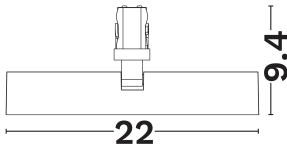

DIMENSION & WEIGHT

LxWxH (cm)	L:22 W:2.5 H:9.4 cm
Cut out (cm)	N/A
Weight (Kgr)	N/A

TECHNICAL DRAWING

MATERIAL & COLOR

Product Color	Black
Body Material	Aluminium
Cover Material	N/A

APPLICATION & MOUNTING

Ambient Working Temp.	45 C
Type of Protection	IP20
Protection Class IK	IK08
Dimmable	Yes
Type of Dimming (Optional)	Dali
Mounting type	Recessed
Mounting Depth (cm)	Ceiling
Led Module Replaceable	No
Light Source	Led
Adjustable	Yes

NOVA LUCE

PRODUCT DATASHEET

Version: 001

ELECTRICAL DATA

Power (Nominal)	12
Input voltage (Nominal)	48Vdc
Mains Frequency	50/60Hz
Output voltage	N/A
Output Current	N/A
Power Factor	N/A
Efficiency	N/A
SVM	N/A
Pst	N/A
Class	III