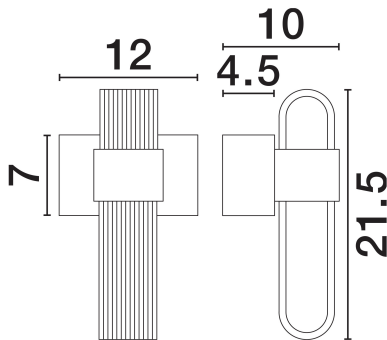

NOVA LUCE

PRODUCT DATASHEET

Version: 001

PRODUCT PHOTOGRAPH

TECHNICAL DRAWING

GENERAL INFORMATION

Product Code	9756716
Collection	Indoor
Product Category	Wall
Product Family	Argo
Mounting Location	Wall
Application Environment	Indoor
Specifications	N/A

DIMENSION & WEIGHT

LxWxH (cm)	L: 12 W: 10 H: 21.5
Cut Out (cm)	N/A
Weight (Kgr)	0.5

MATERIAL & COLOR

Product Color	Brass Gold
Body Material	Metal & Acrylic

APPLICATION & MOUNTING

Ambient Working Temp.	Max 45°C
Type of Protection	IP20
Dimmable	No
Type of Dimming	N/A
Mounting type	Surface
Mounting Depth (cm)	N/A
Led Module Replaceable	No
Light Source	LED

NOVA LUCE S.A

Schimatari Viotias
32009, Greece

+30 22620 58 121
+30 22620 56 743

info@novaluce.com
www.novaluce.com