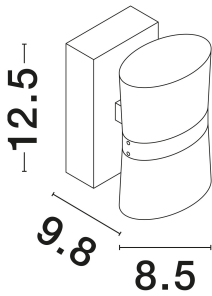

NOVA LUCE

PRODUCT DATASHEET

Version: 001

PRODUCT PHOTOGRAPH

GENERAL INFORMATION

Product Code	9122321
Collection	Indoor
Product Category	Bathroom
Product Family	Sabia
Mounting Location	Ceiling
Application Environment	Indoor
Specifications	N/A

DIMENSION & WEIGHT

LxWxH (cm)	L: 8.5 W: 9.8 H: 12.5
Cut Out (cm)	N/A
Weight (Kgr)	0.69

MATERIAL & COLOR

Product Color	Chrome
Body Material	Aluminium & Acrylic

TECHNICAL DRAWING

APPLICATION & MOUNTING

Ambient Working Temp.	Max 45°C
Type of Protection	IP44
Dimmable	Yes
Type of Dimming	N/A
Mounting type	Surface
Mounting Depth (cm)	N/A
Led Module Replaceable	No
Light Source	LED

NOVA LUCE S.A

Schimatari Viotias
32009, Greece

+30 22620 58 121
+30 22620 56 743

info@novaluce.com
www.novaluce.com