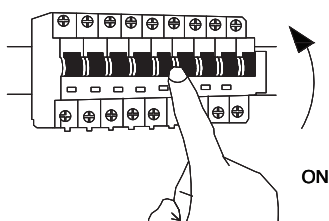

NOVA LUCE

9081829

1

Turn off the general switch

2

Align, mark & drill holes
Tie up the screws

3

Connect wires

4

Tie up side screws
to make it stable

5

Turn on the general switch