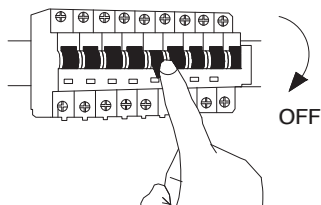

NOVA LUCE

9081829

1

Turn off the general switch

2

Align, mark & drill holes
Tie up the screws

3

Connect wires

4

Tie up side screws
to make it stable

5

Turn on the general switch