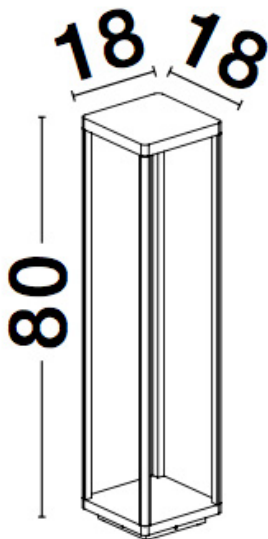

TECHNICAL DRAWING

MATERIAL & COLOR

Product Color	Anthracite
Body Material	Die-Casting Aluminium

APPLICATION & MOUNTING

Ambient Working Temp.	Max 40 °C
Type of Protection	IP65
Dimmable	No
Type of Dimming (Optional)	N/A
Mounting type	Surface
Mounting Depth (cm)	N/A
Led Module Replaceable	No
Light Source	LED

NOVA LUCE S.A

Schimatari Viotias
32009, Greece

+30 22620 58 121
+30 22620 56 743

info@novaluce.com
www.novaluce.com