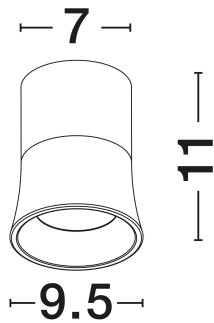

NOVA LUCE

PRODUCT DATASHEET

Version: 001

PRODUCT PHOTOGRAPH

GENERAL INFORMATION

Product Code	9919111
Collection	Indoor
Product Category	Ceiling
Product Family	Aku
Mounting Location	Ceiling
Application Environment	Indoor
Specifications	N/A

DIMENSION & WEIGHT

LxWxH (cm)	D: 9.5 H: 11
Cut Out (cm)	N/A
Weight (Kgr)	0.42

MATERIAL & COLOR

Product Color	Black
Body Material	Concrete

TECHNICAL DRAWING

APPLICATION & MOUNTING

Ambient Working Temp.	Max 45°C
Type of Protection	IP20
Dimmable	Yes
Type of Dimming	N/A
Mounting type	Surface
Mounting Depth (cm)	N/A
Led Module Replaceable	Yes
Light Source	GU10

NOVA LUCE S.A

Schimatari Viotias
32009, Greece

+30 22620 58 121
+30 22620 56 743

info@novaluce.com
www.novaluce.com