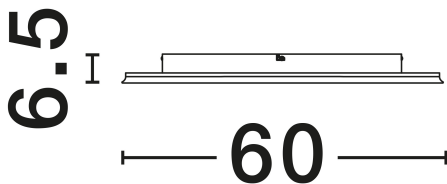

TECHNICAL DRAWING

APPLICATION & MOUNTING

Ambient Working Temp.	Max 45°C
Type of Protection	IP20
Dimmable	Yes
Type of Dimming	Triac
Mounting type	Surface
Mounting Depth (cm)	N/A
Led Module Replaceable	No
Light Source	LED

NOVA LUCE S.A

Schimatari Viotias
32009, Greece

+30 22620 58 121
+30 22620 56 743

info@novaluce.com
www.novaluce.com