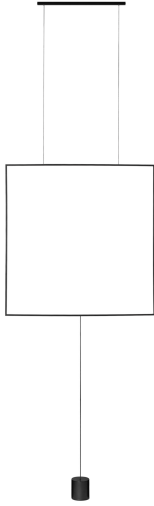

## PRODUCT PHOTOGRAPH

## DIMENSION & WEIGHT

LxWxH (cm)	L: 81.7 W: 10 H: 412
Cut Out (cm)	N/A
Weight (Kgr)	2.9

## MATERIAL & COLOR

Product Color	Sandy Black
Body Material	Aluminium