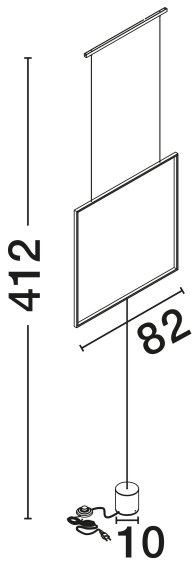

TECHNICAL DRAWING

GENERAL INFORMATION

Product Code	9695501
Collection	Indoor
Product Category	Suspension
Product Family	Dahlia
Mounting Location	Ceiling
Application Environment	Indoor
Specifications	N/A

DIMENSION & WEIGHT

LxWxH (cm)	L: 81.7 W: 10 H: 412
Cut Out (cm)	N/A
Weight (Kgr)	2.9

MATERIAL & COLOR

Product Color	Sandy Black
Body Material	Aluminium

APPLICATION & MOUNTING

Ambient Working Temp.	Max 45°C
Type of Protection	IP20
Dimmable	No
Type of Dimming	N/A
Mounting type	Surface
Mounting Depth (cm)	N/A
Led Module Replaceable	No
Light Source	LED

NOVA LUCE S.A

Schimatari Viotias
32009, Greece

+30 22620 58 121
+30 22620 56 743

info@novaluce.com
www.novaluce.com