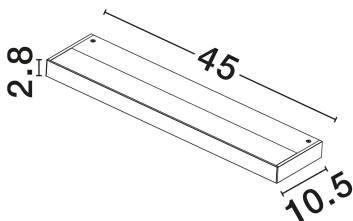

NOVA LUCE

PRODUCT DATASHEET

Version: 001

PRODUCT PHOTOGRAPH

GENERAL INFORMATION

Product Code	9540333
Collection	Indoor
Product Category	Bathroom
Product Family	Gioco
Mounting Location	Ceiling
Application Environment	Indoor
Specifications	N/A

DIMENSION & WEIGHT

LxWxH (cm)	L: 45 W: 10.5 H: 2.8
Cut Out (cm)	N/A
Weight (Kgr)	0.6

MATERIAL & COLOR

Product Color	Sandy Black
Body Material	Aluminium & Polycarbonate

APPLICATION & MOUNTING

Ambient Working Temp.	Max 45°C
Type of Protection	IP44
Dimmable	Yes
Type of Dimming	N/A
Mounting type	Surface
Mounting Depth (cm)	N/A
Led Module Replaceable	No
Light Source	LED

TECHNICAL DRAWING

NOVA LUCE S.A

Schimatari Viotias
32009, Greece

+30 22620 58 121
+30 22620 56 743

info@novaluce.com
www.novaluce.com