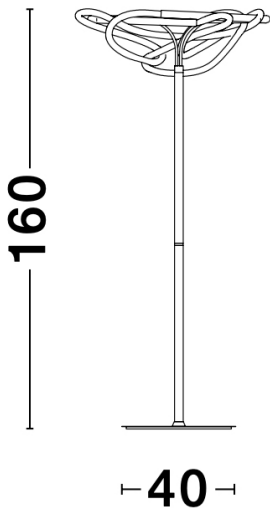

NOVA LUCE

PRODUCT DATASHEET

Version: 001

PRODUCT PHOTOGRAPH

TECHNICAL DRAWING

GENERAL INFORMATION

Product Code	9548106
Collection	Decorative
Product Category	Floor
Product Family	Tiriac
Mounting Location	N/A
Application Environment	Indoor

DIMENSION & WEIGHT

LxWxH (cm)	D: 40 H: 160
Cut out (cm)	N/A
Weight (Kgr)	4.5

MATERIAL & COLOR

Product Color	Gold
Body Material	Aluminium & Acrylic

APPLICATION & MOUNTING

Ambient Working Temp.	Max 45 oC
Type of Protection	IP20
Dimmable	No
Type of Dimming (Optional)	N/A
Mounting type	N/A
Mounting Depth (cm)	N/A
Led Module Replaceable	No
Light Source	LED

Power (Nominal)	31W
Input voltage (Nominal)	220-240Vac
Mains Frequency	50/60Hz

PHOTOMETRICAL DATA

Luminous Flux	2783 lm
Color Temperature	3000K
Light Color (Designation)	Warm White

WARRANTY

Warranty	3 Years
----------	----------------