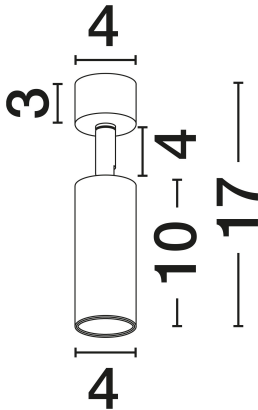

NOVA LUCE

PRODUCT DATASHEET

Version: 001

PRODUCT PHOTOGRAPH

TECHNICAL DRAWING

GENERAL INFORMATION

Product Code	9011457
Collection	Indoor
Product Category	Ceiling
Product Family	Mor
Mounting Location	Ceiling
Application Environment	Indoor
Specifications	N/A

DIMENSION & WEIGHT

LxWxH (cm)	D: 4 H: 17
Cut Out (cm)	N/A
Weight (Kgr)	0.16

MATERIAL & COLOR

Product Color	Sandy White
Body Material	Aluminium

APPLICATION & MOUNTING

Ambient Working Temp.	Max 45°C
Type of Protection	IP20
Dimmable	Yes
Type of Dimming	N/A
Mounting type	Surface
Mounting Depth (cm)	N/A
Led Module Replaceable	Yes
Light Source	MR11/GU10

NOVA LUCE S.A

Schimatari Viotias
32009, Greece

+30 22620 58 121
+30 22620 56 743

info@novaluce.com
www.novaluce.com