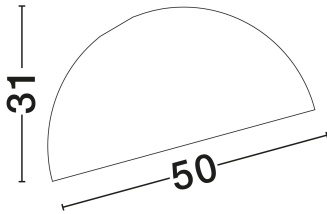

TECHNICAL DRAWING

GENERAL INFORMATION

Product Code	9695309
Collection	Indoor
Product Category	Ceiling
Product Family	Onia
Mounting Location	Ceiling
Application Environment	Indoor
Specifications	N/A

DIMENSION & WEIGHT

LxWxH (cm)	D: 50 H: 31
Cut Out (cm)	N/A
Weight (Kgr)	1.5

MATERIAL & COLOR

Product Color	Sandy White
Body Material	Metal

APPLICATION & MOUNTING

Ambient Working Temp.	Max 45°C
Type of Protection	IP20
Dimmable	Yes
Type of Dimming	N/A
Mounting type	Surface
Mounting Depth (cm)	N/A
Led Module Replaceable	Yes
Light Source	E27

NOVA LUCE S.A

Schimatari Viotias
32009, Greece

+30 22620 58 121
+30 22620 56 743

info@novaluce.com
www.novaluce.com