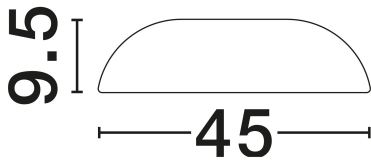

TECHNICAL DRAWING

GENERAL INFORMATION

Product Code	9268048
Collection	Indoor
Product Category	Ceiling
Product Family	Felicia
Mounting Location	Ceiling
Application Environment	Indoor
Specifications	N/A

DIMENSION & WEIGHT

LxWxH (cm)	D: 45 H: 9.5
Cut Out (cm)	N/A
Weight (Kgr)	2

MATERIAL & COLOR

Product Color	Brown
Body Material	Steel, Aluminium &Acrylic

APPLICATION & MOUNTING

Ambient Working Temp.	Max 45°C
Type of Protection	IP20
Dimmable	Yes
Type of Dimming	Triac
Mounting type	Surface
Mounting Depth (cm)	N/A
Led Module Replaceable	No
Light Source	LED

NOVA LUCE S.A

Schimatari Viotias
32009, Greece

+30 22620 58 121
+30 22620 56 743

info@novaluce.com
www.novaluce.com