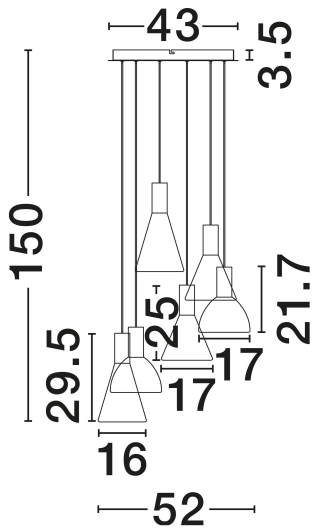

NOVA LUCE

PRODUCT DATASHEET

Version: 001

PRODUCT PHOTOGRAPH

TECHNICAL DRAWING

GENERAL INFORMATION

Product Code	9236308
Collection	Indoor
Product Category	Suspension
Product Family	Voi
Mounting Location	Ceiling
Application Environment	Indoor
Specifications	N/A

DIMENSION & WEIGHT

LxWxH (cm)	D: 52 H: 150
Cut Out (cm)	N/A
Weight (Kgr)	5.5

MATERIAL & COLOR

Product Color	Gradient Smokey & Brass Gold
Body Material	Glass & Metal

APPLICATION & MOUNTING

Ambient Working Temp.	Max 45°C
Type of Protection	IP20
Dimmable	Yes
Type of Dimming	Triac
Mounting type	Surface
Mounting Depth (cm)	N/A
Led Module Replaceable	No
Light Source	LED

Power (Nominal)	48W
Input voltage (Nominal)	220-240V
Mains Frequency	50/60Hz

PHOTOMETRICAL DATA

Luminous Flux	1440lm
Color Temperature	3000K
Light Color (Designation)	Warm White

WARRANTY

Warranty	3 Years
----------	----------------