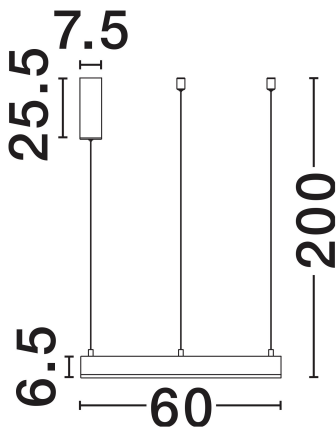

TECHNICAL DRAWING

GENERAL INFORMATION

Product Code	9530206
Collection	Indoor
Product Category	Suspension
Product Family	Motif
Mounting Location	Wall
Application Environment	Indoor
Specifications	N/A

DIMENSION & WEIGHT

LxWxH (cm)	D: 60 H: 200
Cut Out (cm)	N/A
Weight (Kgr)	2

MATERIAL & COLOR

Product Color	Brass Gold
Body Material	Aluminium & Acrylic

APPLICATION & MOUNTING

Ambient Working Temp.	Max 45°C
Type of Protection	IP20
Dimmable	Yes
Type of Dimming	By Remote
Mounting type	Surface
Mounting Depth (cm)	N/A
Led Module Replaceable	No
Light Source	LED

NOVA LUCE S.A

Schimatari Viotias
32009, Greece

+30 22620 58 121
+30 22620 56 743

info@novaluce.com
www.novaluce.com