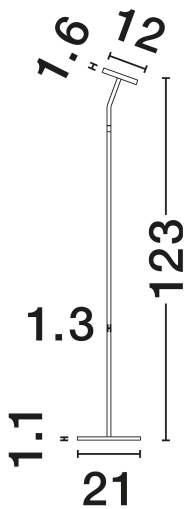

### PRODUCT PHOTOGRAPH

### TECHNICAL DRAWING

### DIMENSION & WEIGHT

LxWxH (cm)	D: 21 H: 123
Cut Out (cm)	N/A
Weight (Kgr)	4.1